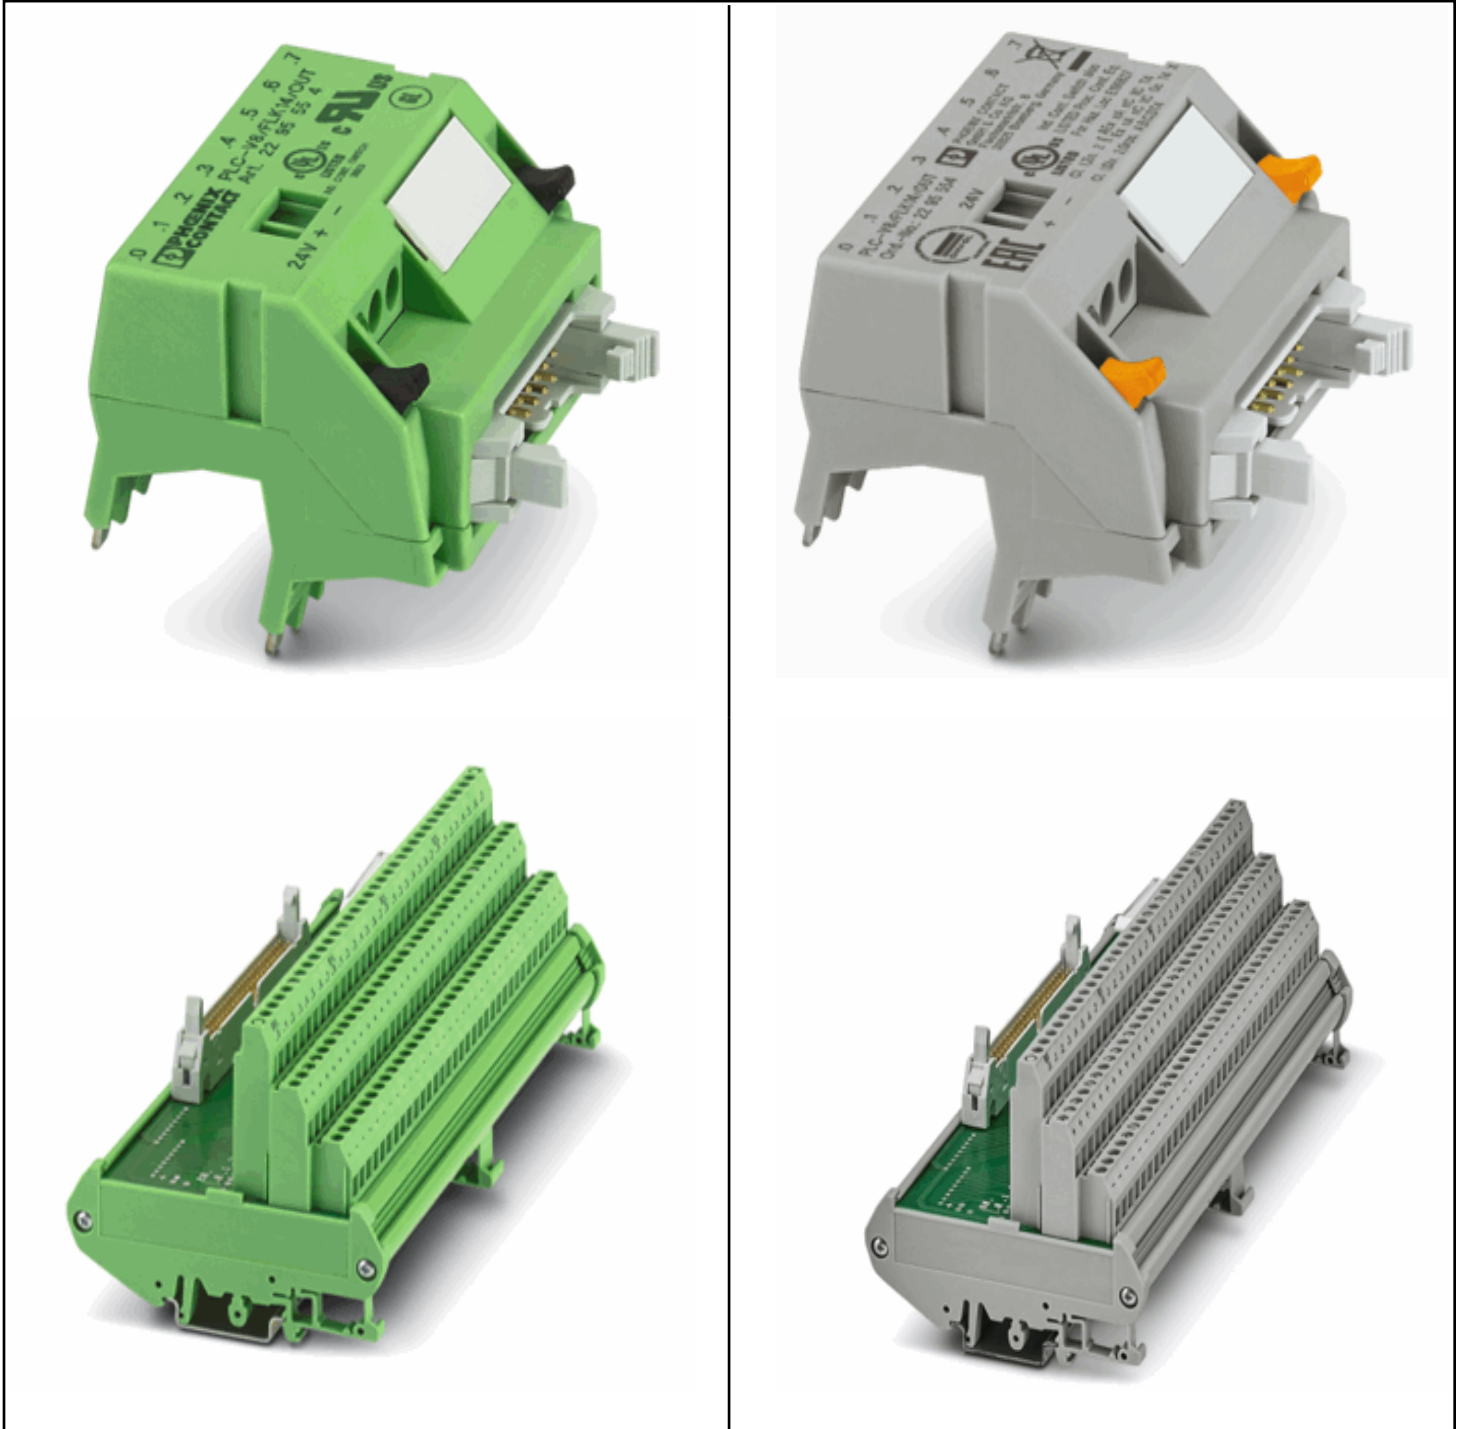

Product Change Notification