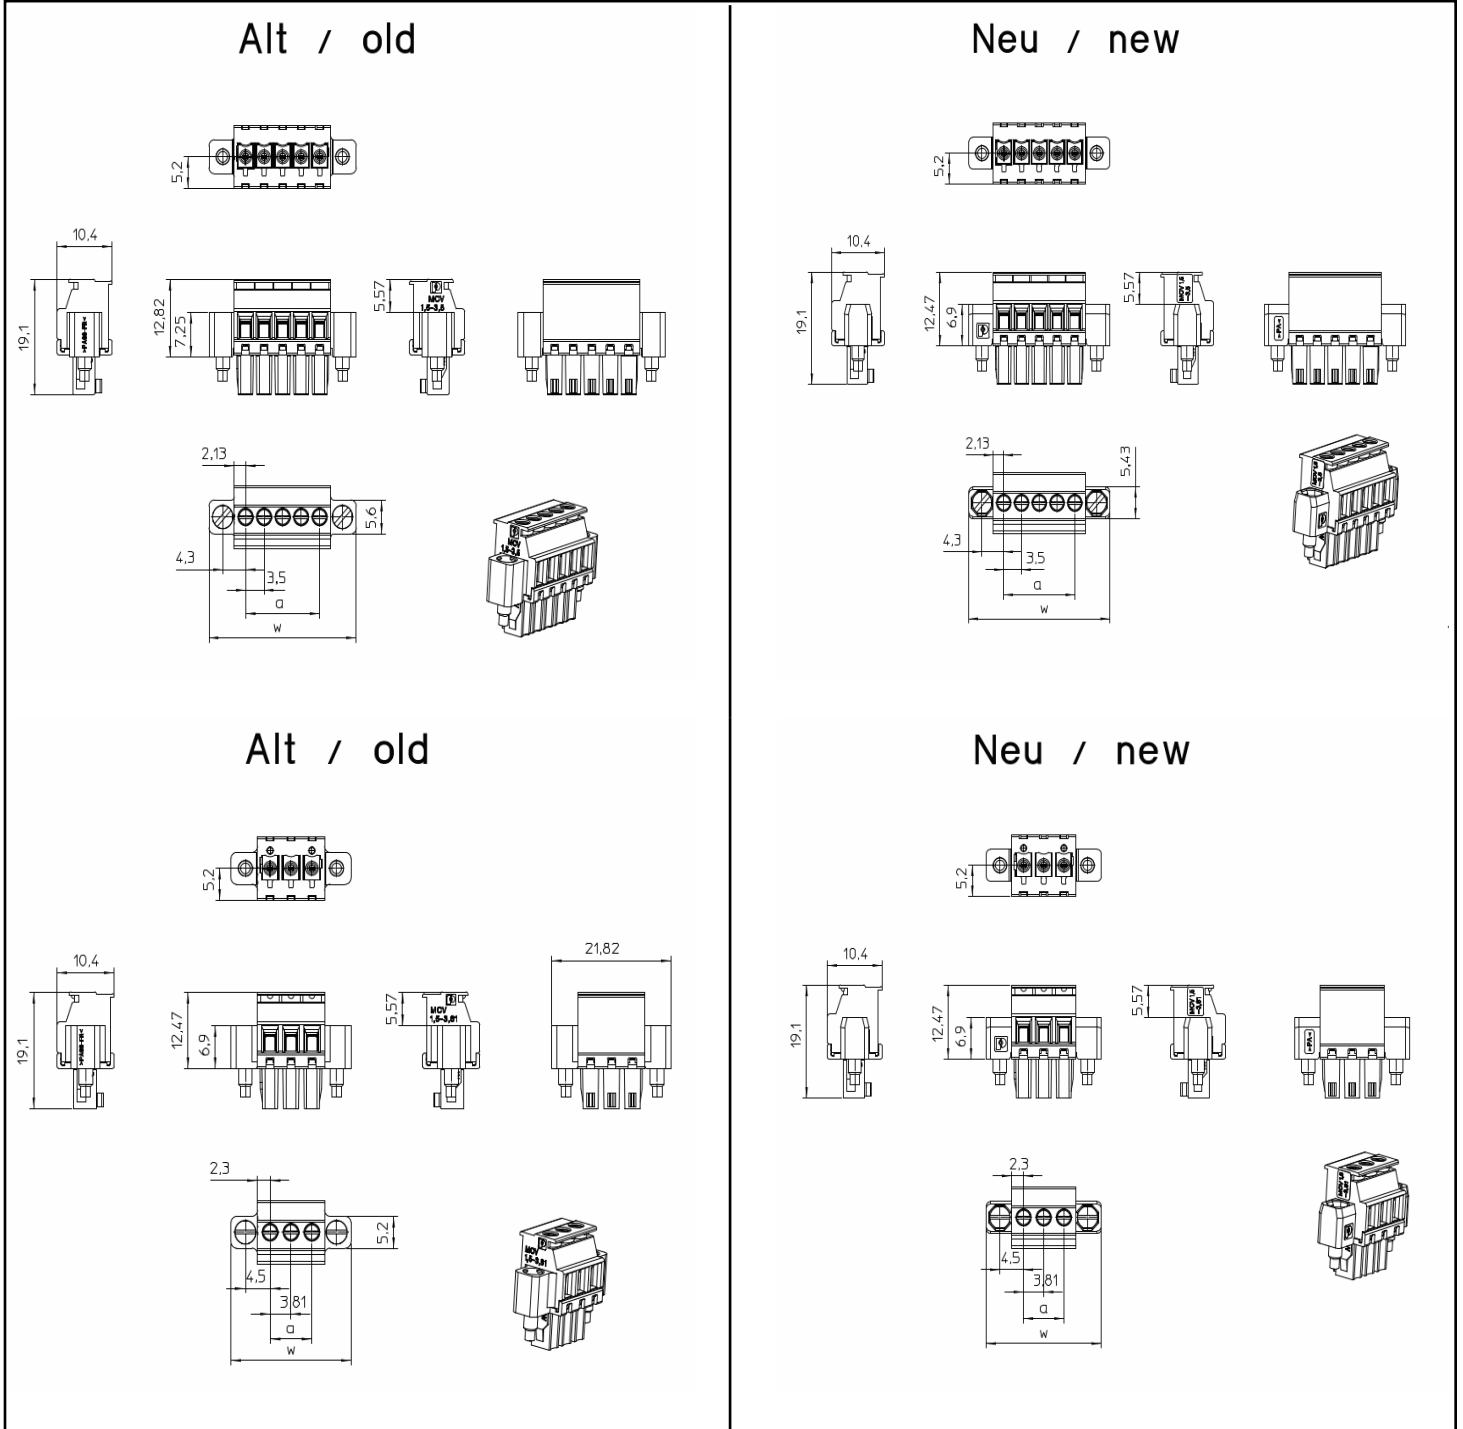

The following Phoenix Contact products have been modified. Existing specifications will be met or exceeded. Please review and acknowledge this document and inform your personnel as needed.

Description for Product Change Notification
As part of ongoing improvement processes, the housings and marking fields for the product families MCVR 1,5/...ST(F) and MCVW 1,5/...ST(F) are being adjusted. The external dimensions of male connectors with 3.5 mm pitch and screw flange will be reduced slightly (see drawings). The external dimensions of male connectors with 3.81 mm pitch remain unchanged. In addition, the marking fields will be updated for all versions (see drawings). The PCB layout, approvals, and technical data remain unchanged.

Product Change Notification

Previous Product		New Product	
<p>Alt / old</p>	<p>Neu / new</p>		
<p>Alt / old</p>	<p>Neu / new</p>		

Product Change Notification

Product Change Notification

<p>MCVR 1,5/-ST-3,5/3,81 (alt-old)</p> 	<p>MCVR 1,5/-ST-3,5/3,81 (neu-new)</p> 
 <p>180° view</p>	 <p>180° view</p>
<p>MCVW 1,5/-ST-3,5/3,81 (alt-old)</p> 	<p>MCVW 1,5/-ST-3,5/3,81 (neu-new)</p> 
 <p>180° view</p>	 <p>180° view</p>